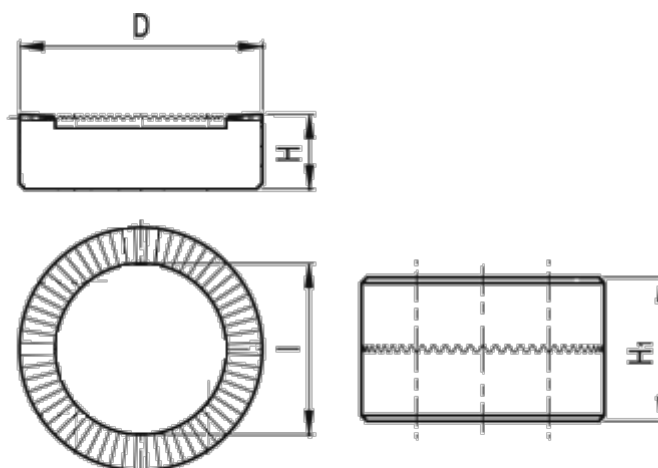

Data Sheet

Article number: 2065753210

Description: E+G Serrated locking plate
GN 187.4-22-60-E-NI

Measures

| | |
|-----------------|--------|
| D | = 22 |
| H +/-0.9 | = 6.5 |
| H1 | = 13 |
| l | = 15.5 |
| Number of teeth | = 60 |